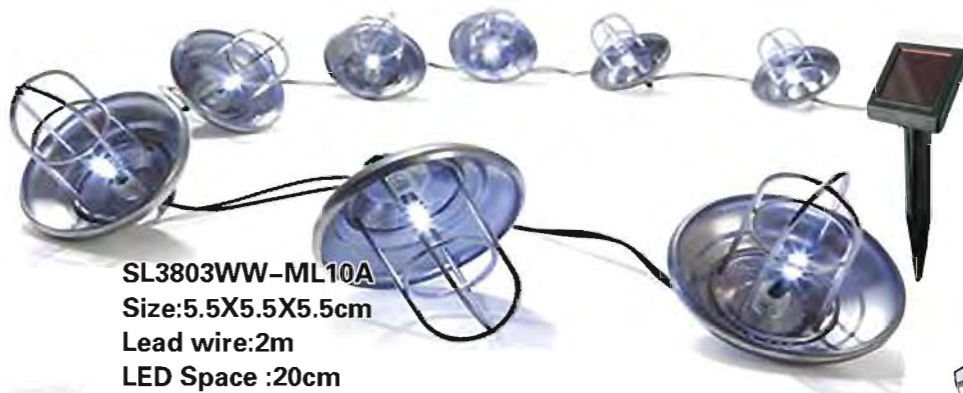

SL3803W-CB10A
Lead wire:2m
LED Space :20cm
Butterfly Size:10X6.5cm
Function:Stead on & Flash

SL3803W-LY6A
Lily Size:8.5X8.5cm

SL3803W-PLY6A
Lily Size:8.5X8.5cm

SL3803W-VLY6A
Lily Size:8.5X8.5cm

SL3803W-SNF6A

SL3803W-BF10A
Butterfly Size:10X9.5cm

SL3803W-DFP10A
Dragonfly Size:10X10.5cm

SL3803W-BEE10A
Bee Size:10.5X4cm

SL3803W-DF10A
Dragonfly, Size:10X5.5cm

SL3803W-BD10A
Lead wire:2m
LED Space :20cm
Bird Size:10.5X4cm
Function:Stead on & Flash

Solar Lantern Light

SL3803WW-ML10A
 Size:5.5X5.5X5.5cm
 Lead wire:2m
 LED Space :20cm
 Function:Stead on & Flash

SL3803W-PL10A
 Size:5.6X5.6X5cm
 Lead wire:2m
 LED Space :20cm
 Function:Stead on & Flash

SL3803W-FL10A
 Size:5.1X5.1X10cm
 Lead wire:2m
 LED Space :20cm
 Function:Stead on & Flash

SL3803W-ML10A

SL3803W-BL10A
 Size:3.4X3.4X6cm
 Lead wire:2m
 LED Space :20cm
 Function:Stead on & Flash

SL3803W-CL10A
 Size:7.5X7.5cm
 Lead wire:2m
 LED Space :20cm
 Function:Stead on & Flash