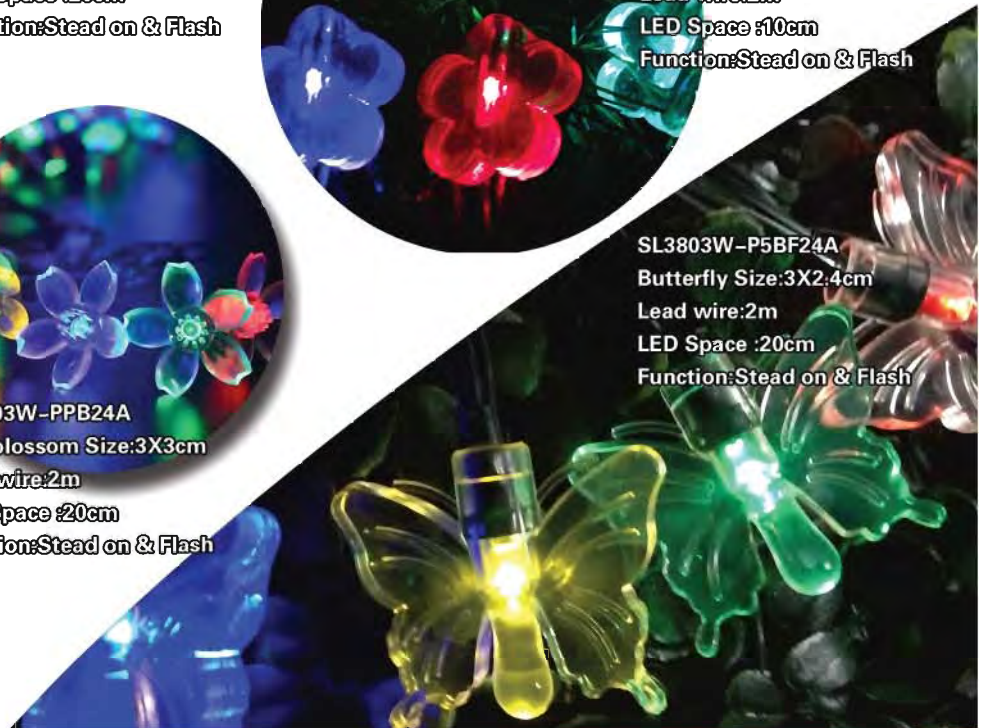

SL3803W-PPB24A
Peahblossom Size:3X3cm
Lead wire:2m
LED Space :20cm
Function:Stead on & Flash

SL3803W-P5BF24A
Butterfly Size:3X2.4cm
Lead wire:2m
LED Space :20cm
Function:Stead on & Flash