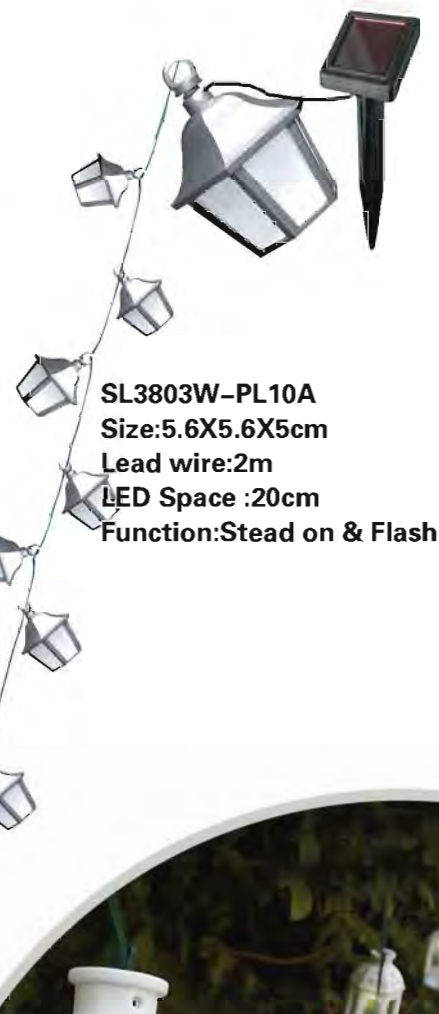

SL3803W-BF10A
Butterfly Size:10X9.5cm

SL3803W-DFP10A
Dragonfly Size:10X10.5cm

SL3803W-BEE10A
Bee Size:10.5X4cm

SL3803W-DF10A
Dragonfly, Size:10X5.5cm

SL3803W-BD10A
Lead wire:2m
LED Space :20cm
Bird Size:10.5X4cm
Function:Stead on & Flash

Solar Lantern Light

SL3803WW-ML10A
 Size:5.5X5.5X5.5cm
 Lead wire:2m
 LED Space :20cm
 Function:Stead on & Flash

SL3803W-PL10A
 Size:5.6X5.6X5cm
 Lead wire:2m
 LED Space :20cm
 Function:Stead on & Flash

SL3803W-FL10A
 Size:5.1X5.1X10cm
 Lead wire:2m
 LED Space :20cm
 Function:Stead on & Flash

SL3803W-ML10A

SL3803W-BL10A
 Size:3.4X3.4X6cm
 Lead wire:2m
 LED Space :20cm
 Function:Stead on & Flash

SL3803W-CL10A
 Size:7.5X7.5cm
 Lead wire:2m
 LED Space :20cm
 Function:Stead on & Flash